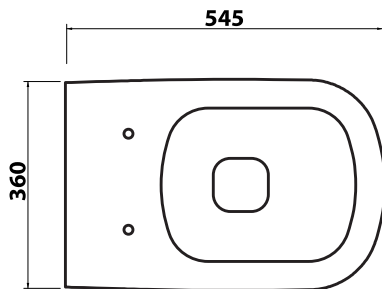

VOGUE

Cod. VOGWC 02

VASO A TERRA FILO PARETE, SCARICO A "P" TRASFORMABILE A "S" MEDIANTE CURVA TECNICA (art.CT010) NON INCLUSA
KIT FISSAGGIO A PAVIMENTO INCLUSO

FLOOR STANDING BACK TO WALL WC "P" TRAP CONVERTIBLE TO "S" TRAP WITH FLOOR DRAIN CONNECTOR
(art.CT010) NOT INCLUDED. HORIZONTAL FLOOR MOUNTED FIXING KIT INCLUDED

CE UNI EN 997

RISPARMIO IDRICO
WATER SAVING

CHIUSURA RALLENTATA
SOFT CLOSE

SGANCIO RAPIDO
QUICK RELEASE

SOTTILE
SLIM

VISTA ZENITALE
ZENITAL VIEW

VISTA LATERALE
LATERAL VIEW

VISTA POSTERIORE
BACK VIEW