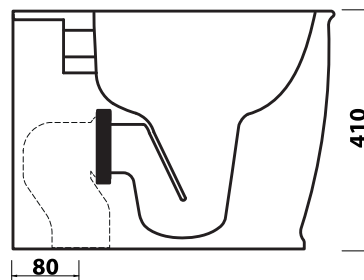

VOGUE

Cod. VOGWC 02

VASO A TERRA FILO PARETE, SCARICO A "P" TRASFORMABILE A "S" MEDIANTE CURVA TECNICA (art.CT010) NON INCLUSA
KIT FISSAGGIO A PAVIMENTO INCLUSO

FLOOR STANDING BACK TO WALL WC "P" TRAP CONVERTIBLE TO "S" TRAP WITH FLOOR DRAIN CONNECTOR
(art.CT010) NOT INCLUDED. HORIZONTAL FLOOR MOUNTED FIXING KIT INCLUDED

CE UNI EN 997

RISPARMIO IDRICO
WATER SAVING

CHIUSURA RALLENTATA
SOFT CLOSE

SGANCIO RAPIDO
QUICK RELEASE

SOTTILE
SLIM

VISTA ZENITALE
ZENITAL VIEW

VISTA LATERALE
LATERAL VIEW

VISTA POSTERIORE
BACK VIEW