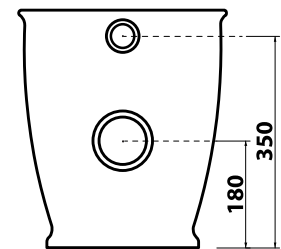

VOGUE

Cod. VOGWC 02

VASO A TERRA FILO PARETE, SCARICO A "P" TRASFORMABILE A "S" MEDIANTE CURVA TECNICA (art.CT010) NON INCLUSA
KIT FISSAGGIO A PAVIMENTO INCLUSO

FLOOR STANDING BACK TO WALL WC "P" TRAP CONVERTIBLE TO "S" TRAP WITH FLOOR DRAIN CONNECTOR
(art.CT010) NOT INCLUDED. HORIZONTAL FLOOR MOUNTED FIXING KIT INCLUDED

CE UNI EN 997

RISPARMIO IDRICO
WATER SAVING

CHIUSURA RALLENTATA
SOFT CLOSE

SGANCIO RAPIDO
QUICK RELEASE

SOTTILE
SLIM

VISTA ZENITALE
ZENITAL VIEW

VISTA LATERALE
LATERAL VIEW

VISTA POSTERIORE
BACK VIEW