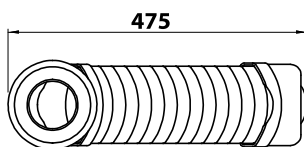

RACCORDI ECCENTRICI OFFSET CONNECTORS

COD. RER635

COD. RE060

COD. RE040

COD. RE020

GLI ECCENTRICI DEVONO ESSERE OBBLIGATORIAMENTE INSTALLATI A FILO PAVIMENTO // THE OFFSET CONNECTORS MUST BE INSTALLED AT LEVEL FLOOR

COD. MAFE 050

COD. REA 015