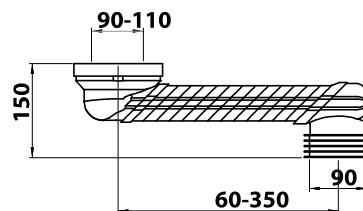

RACCORDI ECCENTRICI OFFSET CONNECTORS

COD. RER635

COD. RE060

COD. RE040

COD. RE020

GLI ECCENTRICI DEVONO ESSERE OBBLIGATORIAMENTE INSTALLATI A FILO PAVIMENTO // THE OFFSET CONNECTORS MUST BE INSTALLED AT LEVEL FLOOR

COD. MAFE 050

COD. REA 015