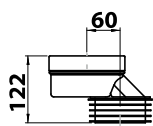

RACCORDI ECCENTRICI OFFSET CONNECTORS

COD. RER635

COD. RE060

COD. RE040

COD. RE020

GLI ECCENTRICI DEVONO ESSERE OBBLIGATORIAMENTE INSTALLATI A FILO PAVIMENTO // THE OFFSET CONNECTORS MUST BE INSTALLED AT LEVEL FLOOR

COD. MAFE 050

COD. REA 015