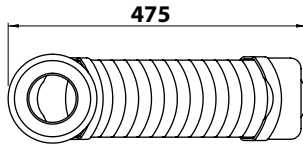

RACCORDI ECCENTRICI OFFSET CONNECTORS

COD. RER635

COD. RE060

COD. RE040

COD. RE020

GLI ECCENTRICI DEVONO ESSERE OBBLIGATORIAMENTE INSTALLATI A FILO PAVIMENTO // THE OFFSET CONNECTORS MUST BE INSTALLED AT LEVEL FLOOR

COD. MAFE 050

COD. REA 015

CIVITA CROMO SRL

SS Flaminia, KM57,400 - 01033 Civita Castellana (VT) Italy

+39 0761.59.96.69 - info@civitacromo.com - civitacromocollection.com