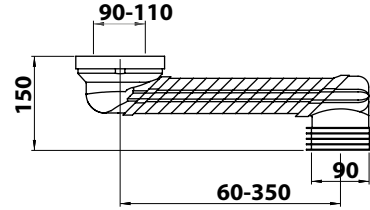

COD. RE060

COD. RE040

COD. RE020

GLI ECCENTRICI DEVONO ESSERE OBBLIGATORIAMENTE INSTALLATI A FILO PAVIMENTO // THE OFFSET CONNECTORS MUST BE INSTALLED AT LEVEL FLOOR