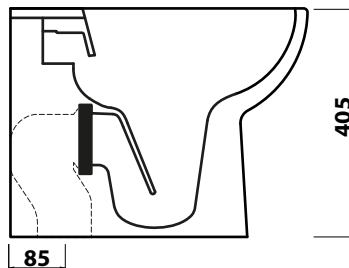

FAST

Cod. FASWC 02

VASO A TERRA FILO PARETE, SCARICO A "P" TRASFORMABILE A "S" MEDIANTE CURVA TECNICA (art.CT010) NON INCLUSA
KIT FISSAGGIO A PAVIMENTO INCLUSO

FLOOR STANDING BACK TO WALL WC "P" TRAP CONVERTIBLE TO "S" TRAP WITH FLOOR DRAIN CONNECTOR (art.CT010) NOT INCLUDED.
HORIZONTAL FLOOR MOUNTED FIXING KIT INCLUDED

CE UNI EN 997

SENZA BRIDA
RIMLESS

RISPARMIO IDRICO
WATER SAVING

CHIUSURA RALLENTATA
SOFT CLOSE

SGANCIO RAPIDO
QUICK RELEASE

SOTTILE
SLIM

VISTA ZENITALE
ZENITAL VIEW

VISTA LATERALE
LATERAL VIEW