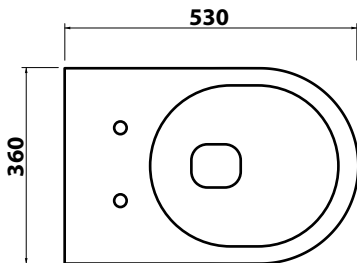

FAST

Cod. FASWC 02

VASO A TERRA FILO PARETE, SCARICO A "P" TRASFORMABILE A "S" MEDIANTE CURVA TECNICA (art.CT010) NON INCLUSA
KIT FISSAGGIO A PAVIMENTO INCLUSO

FLOOR STANDING BACK TO WALL WC "P" TRAP CONVERTIBLE TO "S" TRAP WITH FLOOR DRAIN CONNECTOR (art.CT010) NOT INCLUDED.
HORIZONTAL FLOOR MOUNTED FIXING KIT INCLUDED

CE UNI EN 997

SENZA BRIDA
RIMLESS

RISPARMIO IDRICO
WATER SAVING

CHIUSURA RALLENTATA
SOFT CLOSE

SGANCIO RAPIDO
QUICK RELEASE

SOTTILE
SLIM

VISTA ZENITALE
ZENITAL VIEW

VISTA LATERALE
LATERAL VIEW