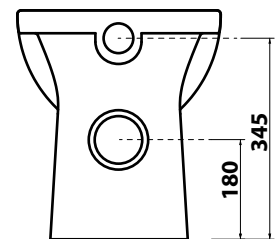

FAST

Cod. FASWC 02

VASO A TERRA FILO PARETE, SCARICO A "P" TRASFORMABILE A "S" MEDIANTE CURVA TECNICA (art.CT010) NON INCLUSA
KIT FISSAGGIO A PAVIMENTO INCLUSO

FLOOR STANDING BACK TO WALL WC "P" TRAP CONVERTIBLE TO "S" TRAP WITH FLOOR DRAIN CONNECTOR (art.CT010) NOT INCLUDED.
HORIZONTAL FLOOR MOUNTED FIXING KIT INCLUDED

CE UNI EN 997

SENZA BRIDA
RIMLESS

RISPARMIO IDRICO
WATER SAVING

CHIUSURA RALLENTATA
SOFT CLOSE

SGANCIO RAPIDO
QUICK RELEASE

SOTTILE
SLIM

VISTA ZENITALE
ZENITAL VIEW

VISTA LATERALE
LATERAL VIEW

VISTA POSTERIORE
BACK VIEW

AVVERTENZE / WARNINGS

Pesi e misure riportati potrebbero subire delle variazioni, rispetto al prodotto reale, imputabili a usura degli stampi, modifica delle caratteristiche tecniche delle materie prime utilizzate e cambiamento del processo produttivo. L'azienda si riserva il diritto di poter cambiare, in ogni momento, queste grandezze senza alcun preavviso

Weights and measurements shown may be subject to variations, compared to the physical product, due to the wear of the moulds, modification of the technical characteristics of raw materials used and change in the production process. The company reserves the right to change these sizes, at any time, without any notice

Civita Cromo sconsiglia l'abbinamento del vaso con sistema di scarico mediante passo rapido o flussometro, cassetta alta o cassetta di scarico con portata superiore a Lt 6, per il rischio che si possano verificare schizzi d'acqua al di fuori del bacino. In questi casi si suggerisce di regolare il flusso d'acqua, magari utilizzando un riduttore di portata