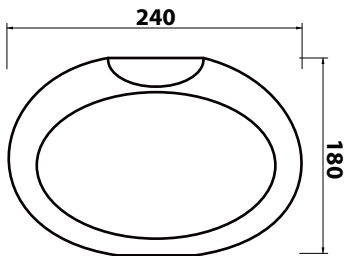

Cod. CGO 2418N FINITURA NERA/*BLACK FINISH*