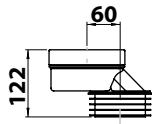

RACCORDI ECCENTRICI OFFSET CONNECTORS

COD. RER635

COD. RE060

COD. RE040

COD. RE020

GLI ECCENTRICI DEVONO ESSERE OBBLIGATORIAMENTE INSTALLATI A FILO PAVIMENTO // THE OFFSET CONNECTORS MUST BE INSTALLED AT LEVEL FLOOR

COD. MAFE 050

COD. REA 015