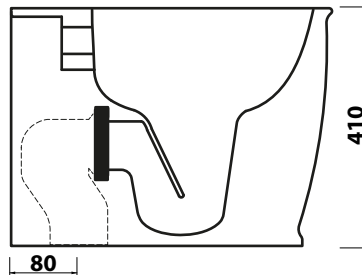

VOGUE

Cod. VOGWC 02

VASO A TERRA FILO PARETE, SCARICO A "P" TRASFORMABILE A "S" MEDIANTE CURVA TECNICA (art.CT010) NON INCLUSA
KIT FISSAGGIO A PAVIMENTO INCLUSO

FLOOR STANDING BACK TO WALL WC "P" TRAP CONVERTIBLE TO "S" TRAP WITH FLOOR DRAIN CONNECTOR
(art.CT010) NOT INCLUDED. HORIZONTAL FLOOR MOUNTED FIXING KIT INCLUDED

CE UNI EN 997

RISPARMIO IDRICO
WATER SAVING

CHIUSURA RALLENATA
SOFT CLOSE

SCANCIO RAPIDO
QUICK RELEASE

SOTTILE
SLIM

VISTA ZENITALE
ZENITAL VIEW

VISTA LATERALE
LATERAL VIEW

VISTA POSTERIORE
BACK VIEW