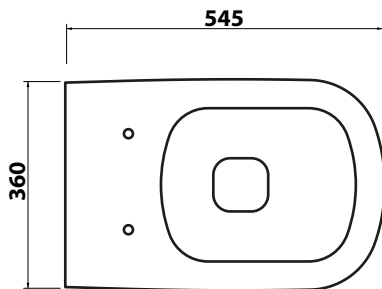

VOGUE

Cod. VOGWC 02

VASO A TERRA FILO PARETE, SCARICO A "P" TRASFORMABILE A "S" MEDIANTE CURVA TECNICA (art.CT010) NON INCLUSA
KIT FISSAGGIO A PAVIMENTO INCLUSO

FLOOR STANDING BACK TO WALL WC "P" TRAP CONVERTIBLE TO "S" TRAP WITH FLOOR DRAIN CONNECTOR
(art.CT010) NOT INCLUDED. HORIZONTAL FLOOR MOUNTED FIXING KIT INCLUDED

CE UNI EN 997

RISPARMIO IDRICO
WATER SAVING

CHIUSURA RALLENATA
SOFT CLOSE

SCANCIO RAPIDO
QUICK RELEASE

SOTTILE
SLIM

VISTA ZENITALE
ZENITAL VIEW

VISTA LATERALE
LATERAL VIEW

VISTA POSTERIORE
BACK VIEW