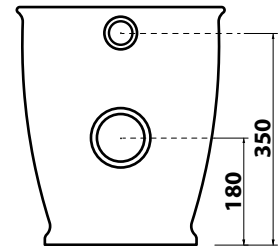

VOGUE

Cod. VOGWC 02

VASO A TERRA FILO PARETE, SCARICO A "P" TRASFORMABILE A "S" MEDIANTE CURVA TECNICA (art.CT010) NON INCLUSA
KIT FISSAGGIO A PAVIMENTO INCLUSO

FLOOR STANDING BACK TO WALL WC "P" TRAP CONVERTIBLE TO "S" TRAP WITH FLOOR DRAIN CONNECTOR
(art.CT010) NOT INCLUDED. HORIZONTAL FLOOR MOUNTED FIXING KIT INCLUDED

CE UNI EN 997

RISPARMIO IDRICO
WATER SAVING

CHIUSURA RALLENATA
SOFT CLOSE

SCANCIO RAPIDO
QUICK RELEASE

SOTTILE
SLIM

VISTA ZENITALE
ZENITAL VIEW

VISTA LATERALE
LATERAL VIEW

VISTA POSTERIORE
BACK VIEW