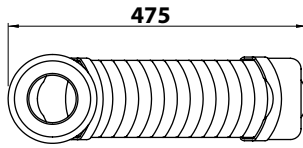

RACCORDI ECCENTRICI OFFSET CONNECTORS

COD. RER635

COD. RE060

COD. RE040

COD. RE020

GLI ECCENTRICI DEVONO ESSERE OBBLIGATORIAMENTE INSTALLATI A FILO PAVIMENTO // THE OFFSET CONNECTORS MUST BE INSTALLED AT LEVEL FLOOR

COD. MAFE 050

COD. REA 015