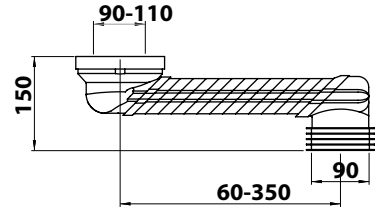

RACCORDI ECCENTRICI OFFSET CONNECTORS

COD. RER635

COD. RE060

COD. RE040

COD. RE020

GLI ECCENTRICI DEVONO ESSERE OBBLIGATORIAMENTE INSTALLATI A FILO PAVIMENTO // THE OFFSET CONNECTORS MUST BE INSTALLED AT LEVEL FLOOR

COD. MAFE 050

COD. REA 015